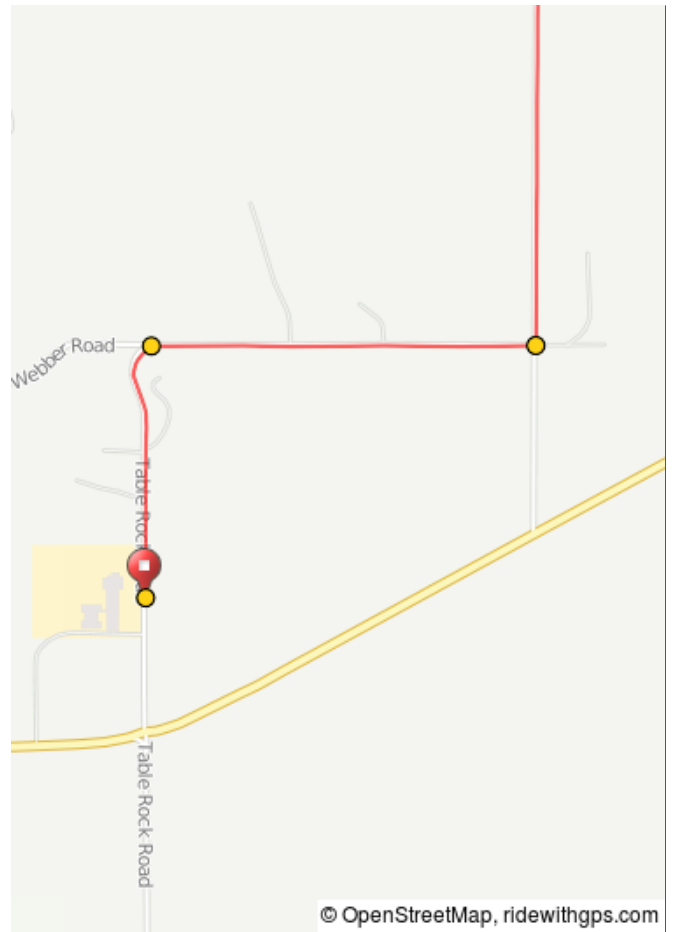

# southern oregon tt 2015 #1

8.4 mile loop begins and ends at sams valley school

southern oregon tt 2015 #1

0.0	0.0	🚩	Start of route
0.3	0.3	→	Slight R onto Webber Rd
0.8	0.5	←	L onto Meadows Rd

0.8 miles. +31/-23 feet

2.3	1.5	→	R onto Dodge Rd
3.3	1.0	←	L onto Antioch Rd

2.5 miles. +42/-26 feet

4.3	0.9	←	L onto Beagle Rd
5.1	0.8	←	L onto Meadows Rd

1.7 miles. +26/-56 feet

7.6	2.5	→	R onto Webber Rd
8.1	0.5	←	Slight L onto Table Rock Rd
8.4	0.3	▀	End of route

3.3 miles. +22/-10 feet