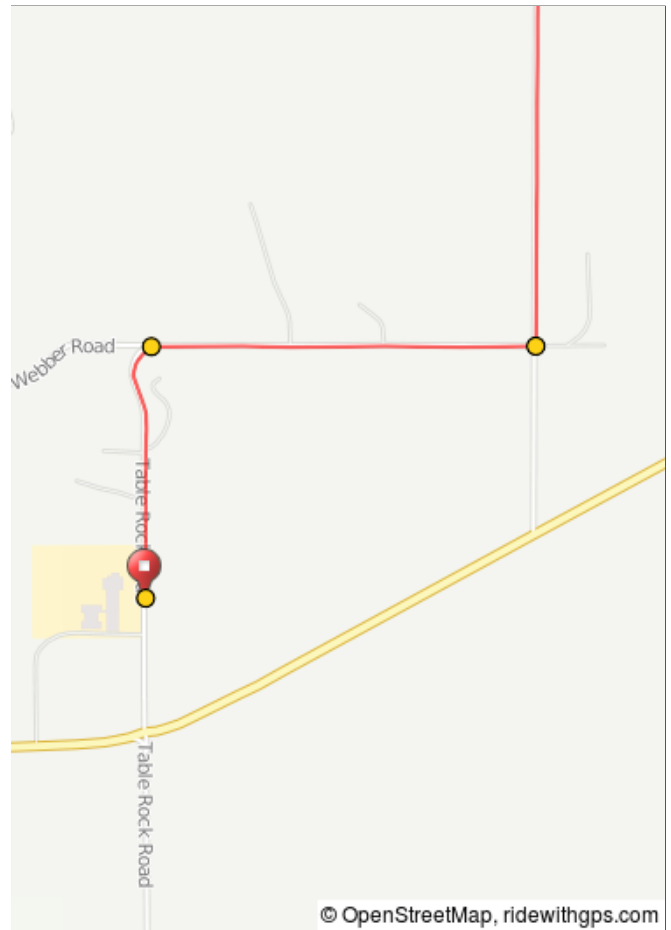

# southern oregon tt 2015 #1

8.4 mile loop begins and ends at sams valley school

southern oregon tt 2015 #1

0.0	0.0	🚩	Start of route
0.3	0.3	→	Slight R onto Webber Rd
0.8	0.5	←	L onto Meadows Rd

0.8 miles. +31/-23 feet

2.3	1.5	→	R onto Dodge Rd
3.3	1.0	←	L onto Antioch Rd

2.5 miles. +42/-26 feet

4.3	0.9	←	L onto Beagle Rd
5.1	0.8	←	L onto Meadows Rd

1.7 miles. +26/-56 feet

7.6	2.5	→	R onto Webber Rd
8.1	0.5	←	Slight L onto Table Rock Rd
8.4	0.3	▀	End of route

3.3 miles. +22/-10 feet