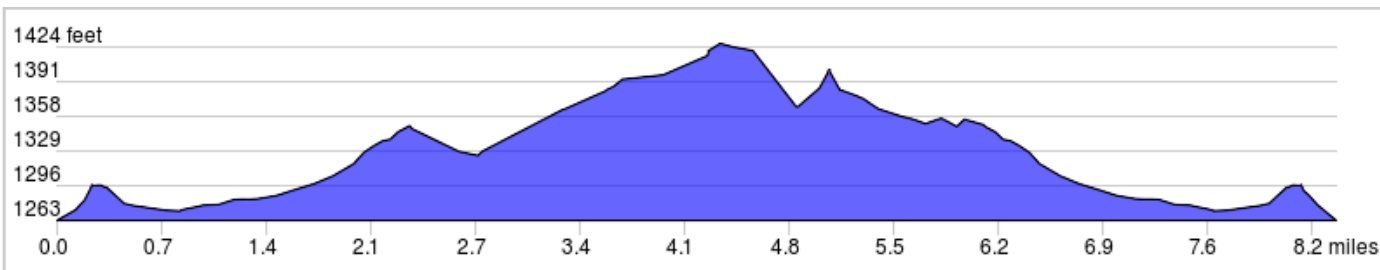

# southern oregon tt 2015 #1

8.4 mile loop begins and ends at sams valley school

southern oregon tt 2015 #1

0.0	0.0	🚩	Start of route
0.3	0.3	→	Slight R onto Webber Rd
0.8	0.5	←	L onto Meadows Rd

0.8 miles. +31/-23 feet

2.3	1.5	→	R onto Dodge Rd
3.3	1.0	←	L onto Antioch Rd

2.5 miles. +42/-26 feet

4.3	0.9	←	L onto Beagle Rd
5.1	0.8	←	L onto Meadows Rd

1.7 miles. +26/-56 feet

7.6	2.5	→	R onto Webber Rd
8.1	0.5	←	Slight L onto Table Rock Rd
8.4	0.3	▀	End of route

3.3 miles. +22/-10 feet