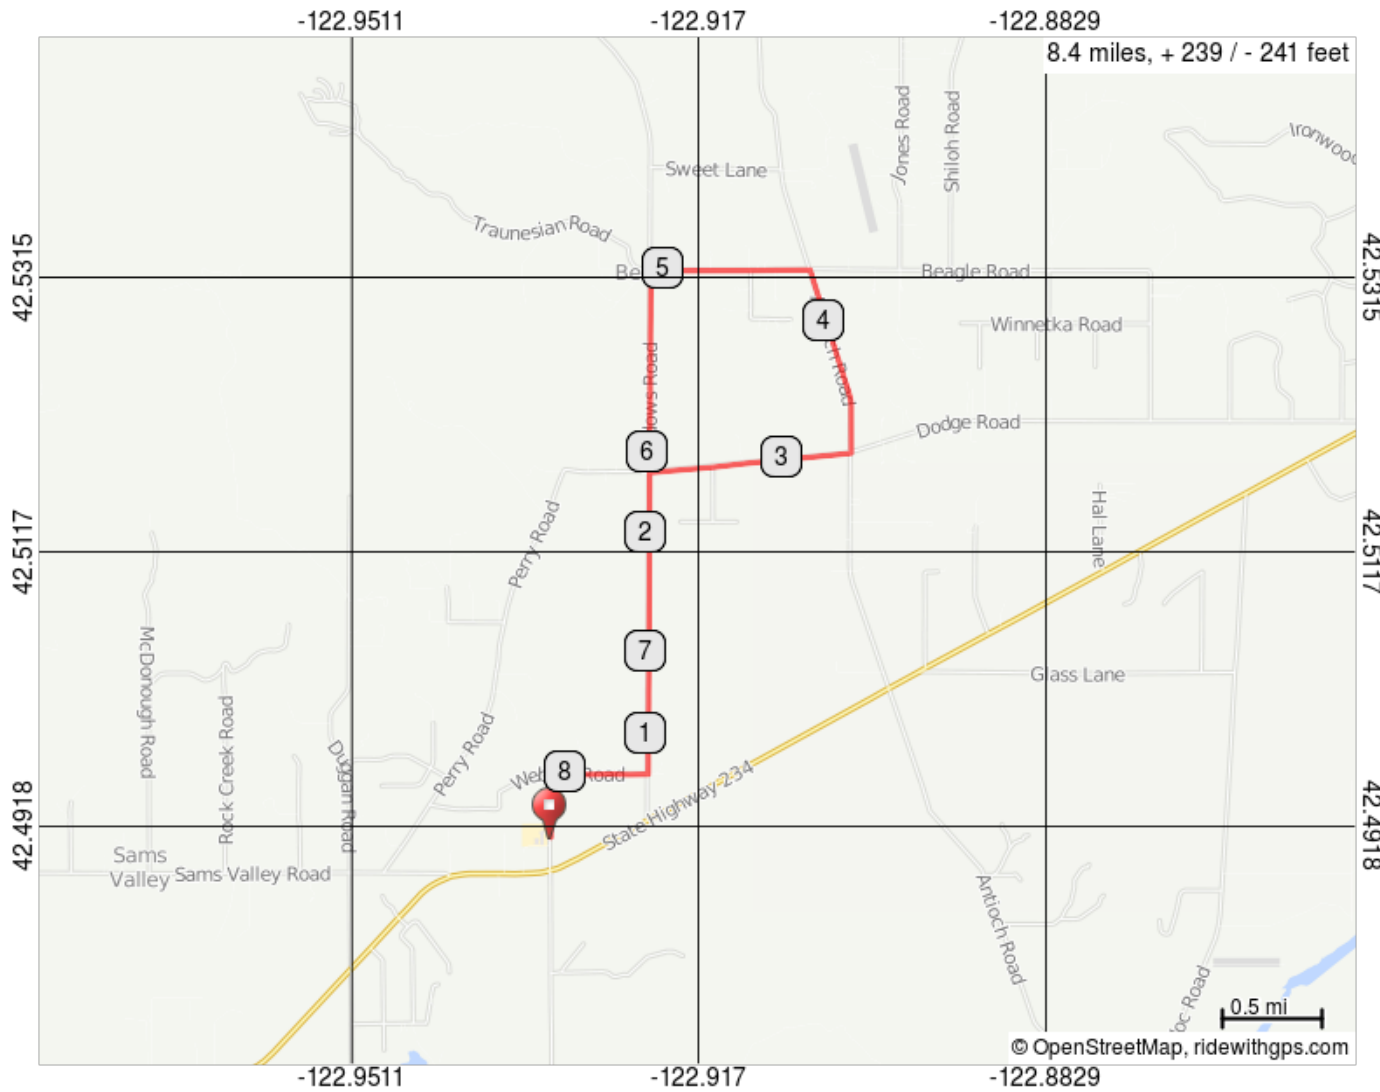

# southern oregon tt 2015 #1

8.4 mile loop begins and ends at sams valley school

southern oregon tt 2015 #1

0.0	0.0	🚩	Start of route
0.3	0.3	→	Slight R onto Webber Rd
0.8	0.5	←	L onto Meadows Rd

0.8 miles. +31/-23 feet

2.3	1.5	→	R onto Dodge Rd
3.3	1.0	←	L onto Antioch Rd

2.5 miles. +42/-26 feet

4.3	0.9	←	L onto Beagle Rd
5.1	0.8	←	L onto Meadows Rd

1.7 miles. +26/-56 feet

7.6	2.5	→	R onto Webber Rd
8.1	0.5	←	Slight L onto Table Rock Rd
8.4	0.3	▀	End of route

3.3 miles. +22/-10 feet