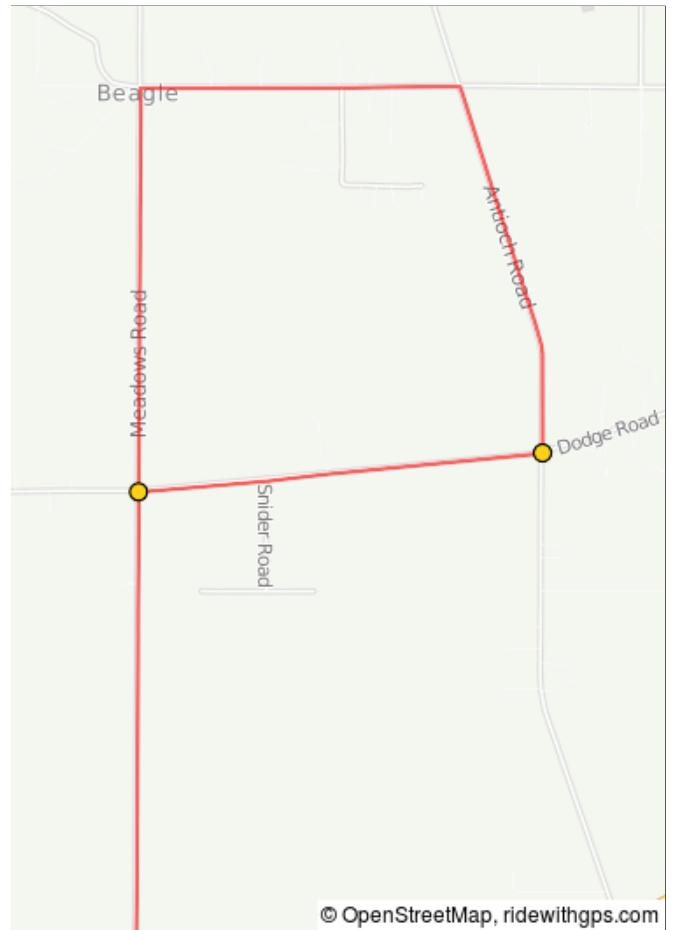

# southern oregon tt 2015 #1

8.4 mile loop begins and ends at sams valley school

southern oregon tt 2015 #1

0.0	0.0	🚩	Start of route
0.3	0.3	→	Slight R onto Webber Rd
0.8	0.5	←	L onto Meadows Rd

0.8 miles. +31/-23 feet

2.3	1.5	→	R onto Dodge Rd
3.3	1.0	←	L onto Antioch Rd

2.5 miles. +42/-26 feet

4.3	0.9	←	L onto Beagle Rd
5.1	0.8	←	L onto Meadows Rd

1.7 miles. +26/-56 feet

7.6	2.5	→	R onto Webber Rd
8.1	0.5	←	Slight L onto Table Rock Rd
8.4	0.3	▀	End of route

3.3 miles. +22/-10 feet